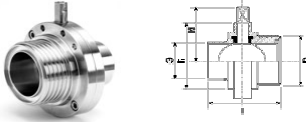

- Body:
 - Made by forged material.
 - Fully precision machined by CNC machine.
 - Connection: Weld end Male end, Female end, and Flange end are available.
- Disk:
 - Made by forged material.
 - Fully precision machined by CNC machine.
- Material grade:
 - 316L, 304

2. Stainless Steel DIN Sanitary Butterfly Valve, BW-BW without Handle

DN	Diam	H	h	l
25	28	61	79	68
32	34	64.3	85	76
40	40	74.3	90	76
50	52	77.6	105	80
65	70	84.3	125	82
80	85	91.4	137	84
100	104	101.6	137	88

3. Stainless Steel DIN Sanitary Butterfly Valve, BW Male without Handle

DN	Diam	A	H	h	l
25	28	52x6F"	61	79	68
32	34	58x6F"	64.3	85	76
40	40	65x6F"	74.3	90	76
50	52	78x6F"	77.6	105	80
65	70	95x6F"	84.3	125	82
80	85	110x4F"	90.6	137	84
100	104	130x4F"	101.6	157	94