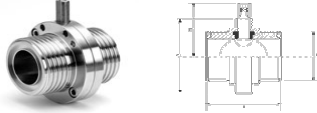

STAINLESS STEEL BUTTERFLY VALVE

1. Stainless Steel DIN Sanitary Butterfly Valve Male Male without Handle

DN	Diam	A	H	h	l
25	28	52x6F"	61	79	68
32	34	58x6F"	64.3	85	76
40	40	65x6F"	74.3	90	76
50	52	78x6F"	77.6	105	80
65	70	95x6F"	84.3	125	82
80	85	110x4F"	90.6	137	84
100	104	130x4F"	101.6	157	100

- Body:
 - Made by forged material.
 - Fully precision machined by CNC machine.
 - Connection: Weld end Male end, Female end, and Flange end are available.
- Disk:
 - Made by forged material.
 - Fully precision machined by CNC machine.
- Material grade:
 - 316L, 304

2. Stainless Steel DIN Sanitary Butterfly Valve, BW-BW without Handle

DN	Diam	H	h	l
25	28	61	79	68
32	34	64.3	85	76
40	40	74.3	90	76
50	52	77.6	105	80
65	70	84.3	125	82
80	85	91.4	137	84
100	104	101.6	137	88