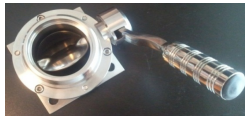

4. Stainless Steel Sanitary Butterfly Valve One End Flanged One End Threaded Macon

DN	Diam	H	h	l
40	40	74.3	90	76
50	52	77.6	105	80
70	70	84.3	125	82

5. Sleeves for Butterfly Valves

D
28
34
40
52
70
85
104